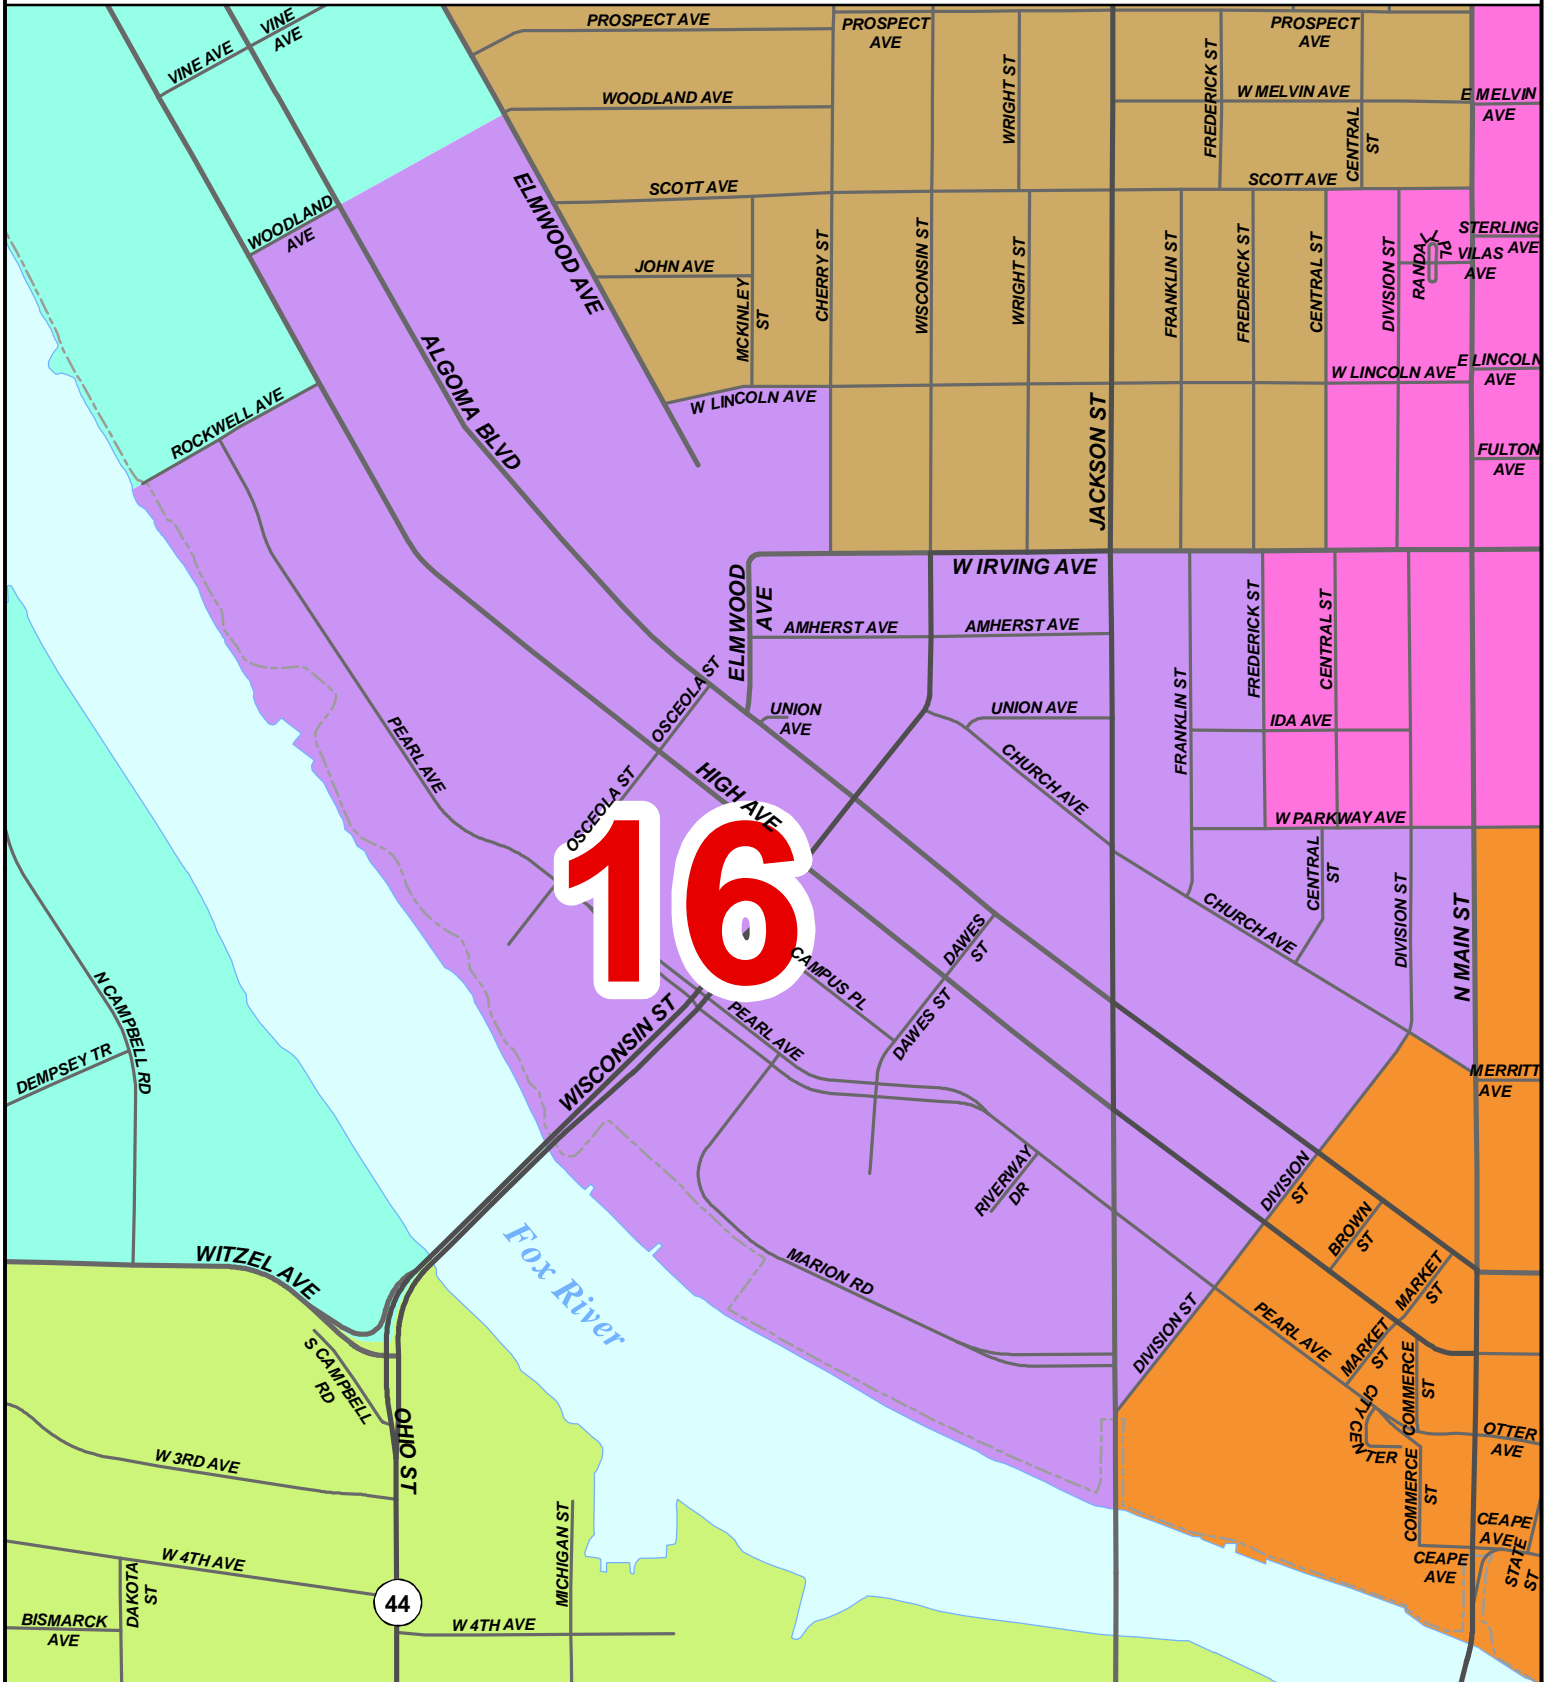

Winnebago County Supervisory District Plan

District 16

16

Final Plan adopted by Winnebago County Board Nov. 16, 2021

* Plan first applies to Spring 2022 election. *

Scale: 1 inch = 700 feet