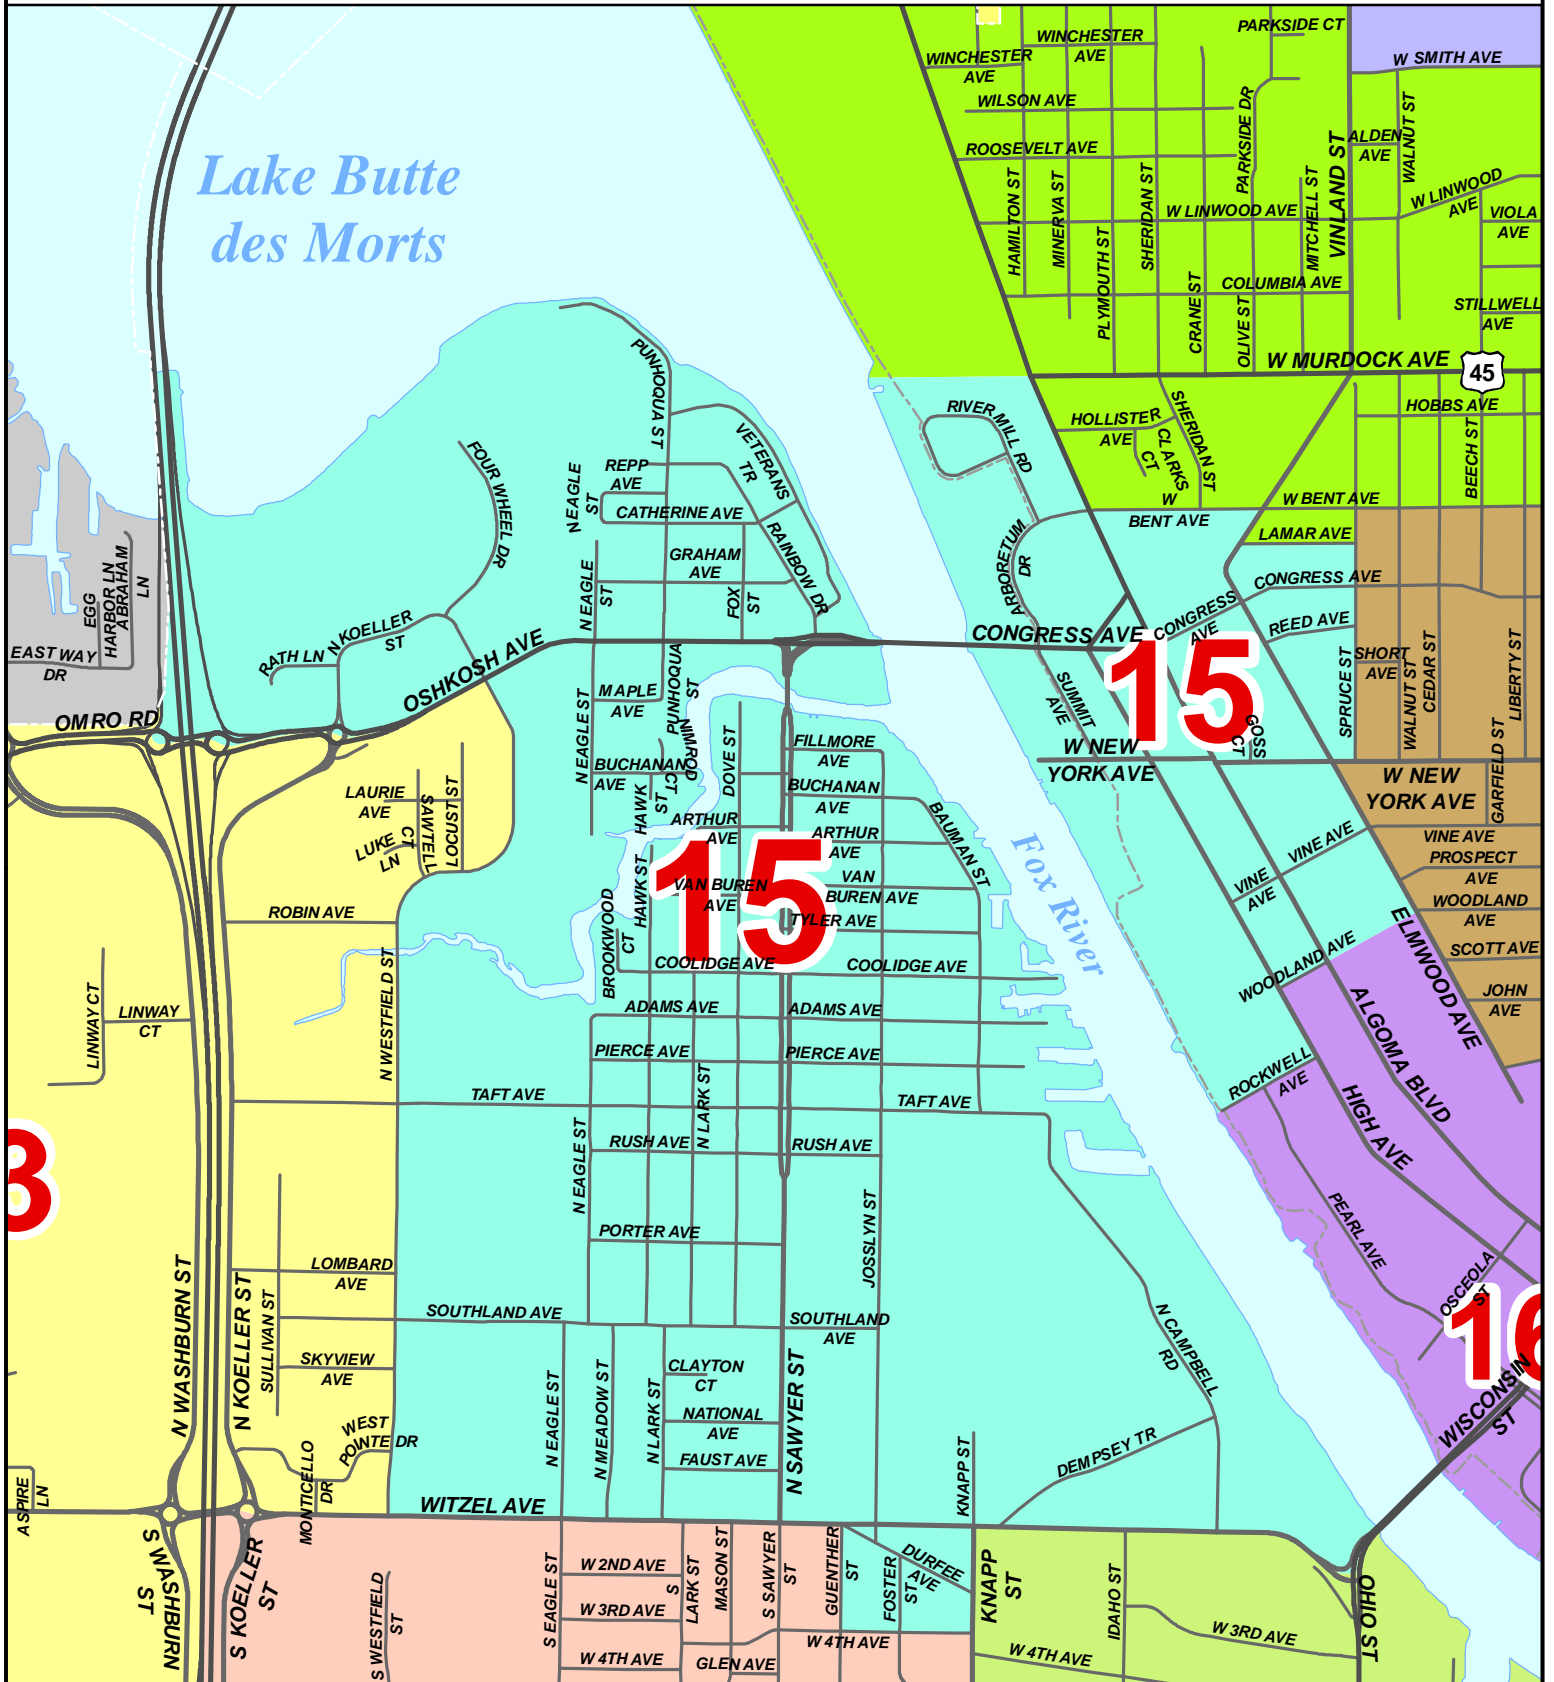

# Winnebago County Supervisory District Plan

## District 15

Final Plan adopted by Winnebago County Board Nov. 16, 2021

\* Plan first applies to Spring 2022 election. \*

Scale: 1 inch = 1,300 feet

**W.I.N.G.S. Disclaimer**  
 This data was created for use by the Winnebago County Geographic Information System Project. Any other use/application of this information is the responsibility of the user and such use/application is at their own risk. Winnebago County disclaims all liability regarding fitness of the information for any use other than Winnebago County business.  
 \*Data for this map copyrighted December 31, 2006\*