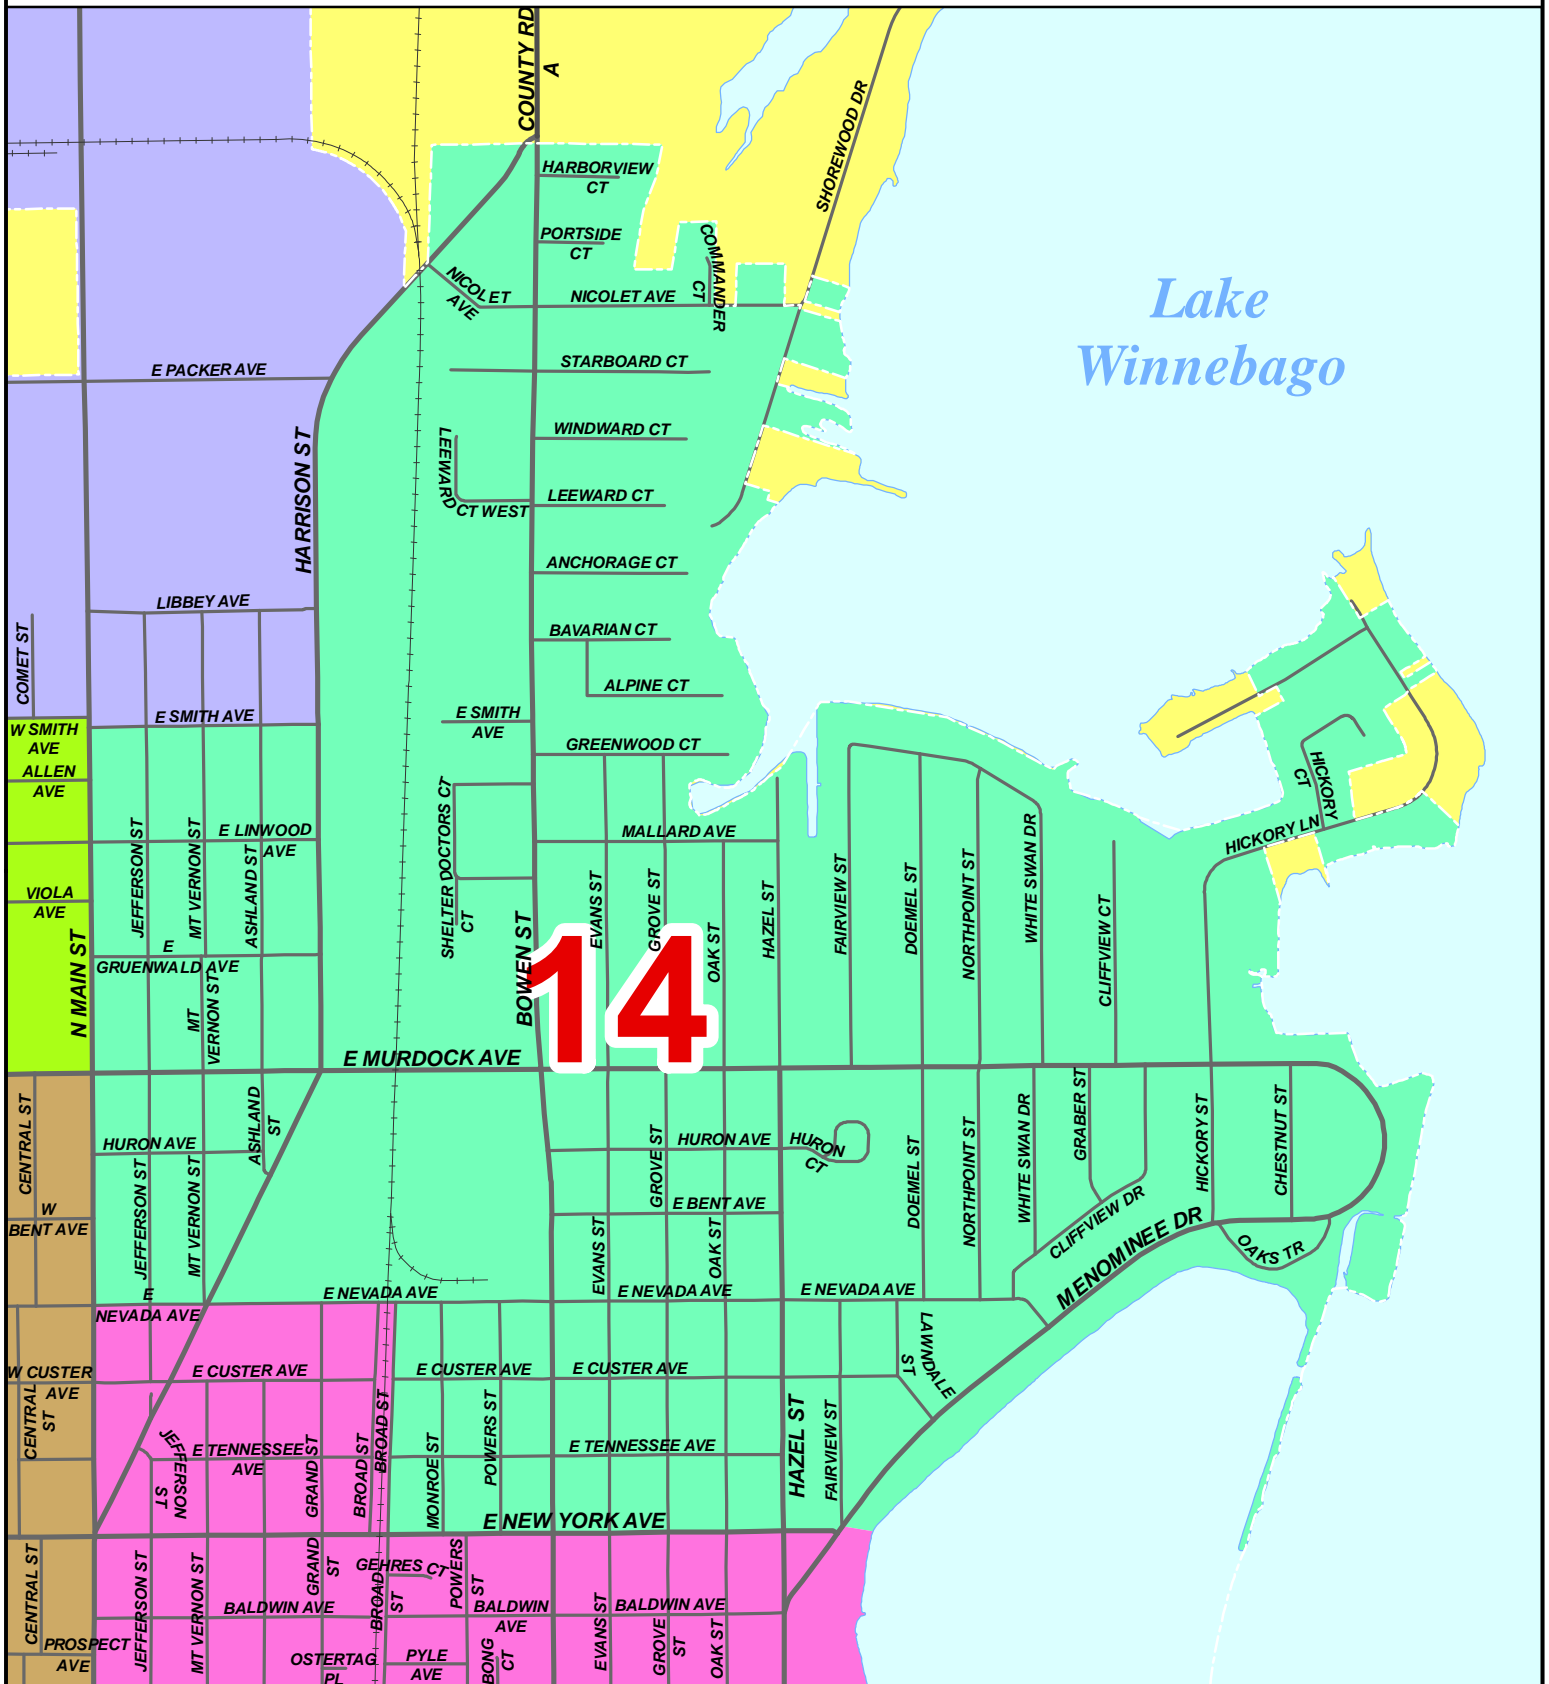

Winnebago County Supervisory District Plan

District 14

Final Plan adopted by Winnebago County Board Nov. 16, 2021

* Plan first applies to Spring 2022 election. *

Scale: 1 inch = 1,100 feet

W.I.N.G.S. Disclaimer