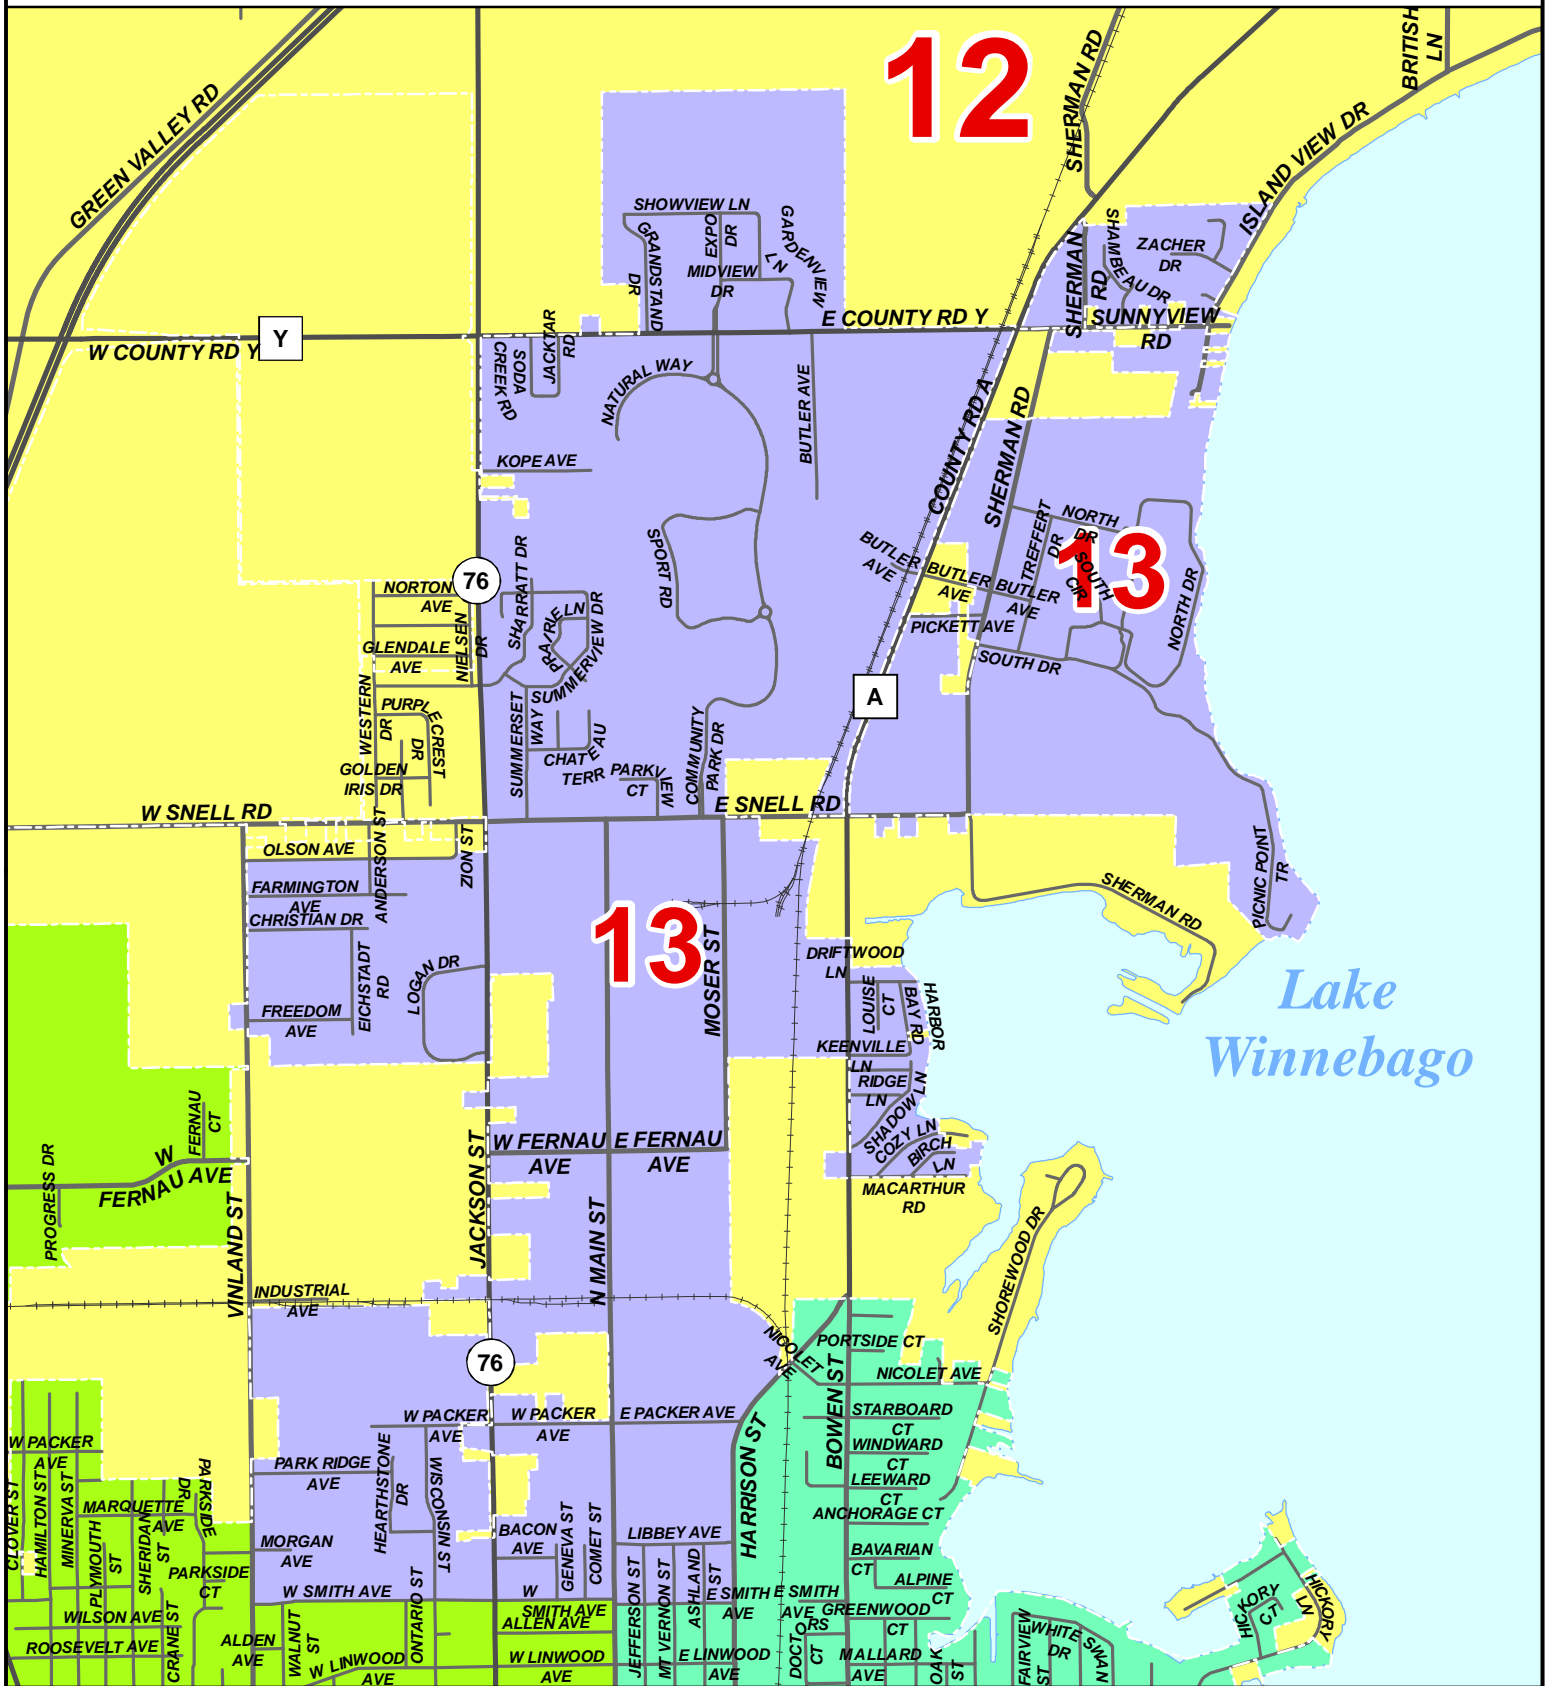

Winnebago County Supervisory District Plan

District 13

Final Plan adopted by Winnebago County Board Nov. 16, 2021

* Plan first applies to Spring 2022 election. *

Scale: 1 inch = 2,100 feet

W.I.N.G.S. Disclaimer