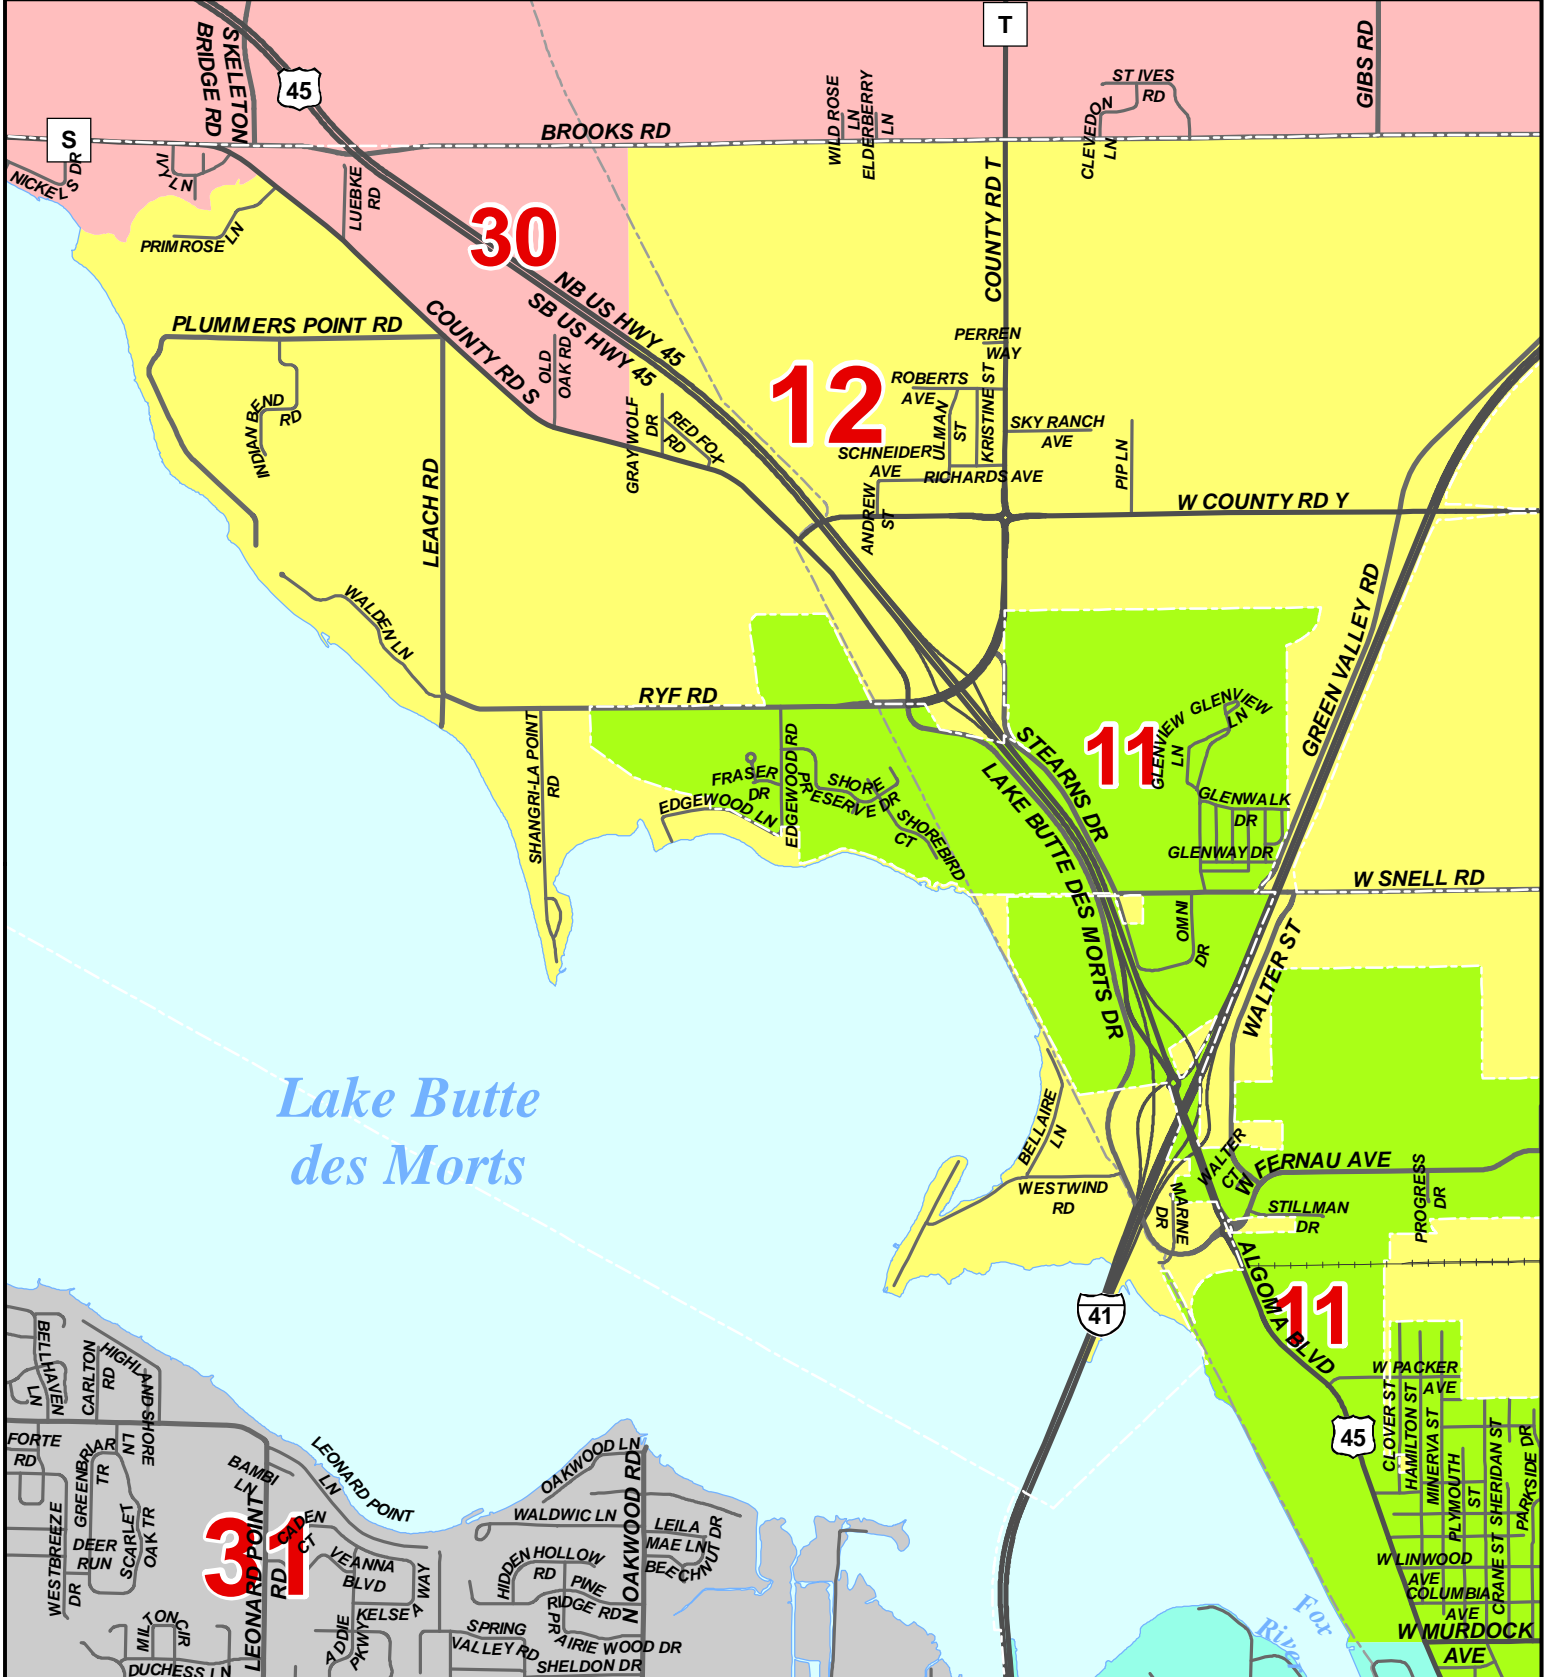

Winnebago County Supervisory District Plan

District 12 (Map 1 of 2)

Lake Butte des Morts

Final Plan adopted by Winnebago County Board Nov. 16, 2021

* Plan first applies to Spring 2022 election. *

Scale: 1 inch = 2,700 feet