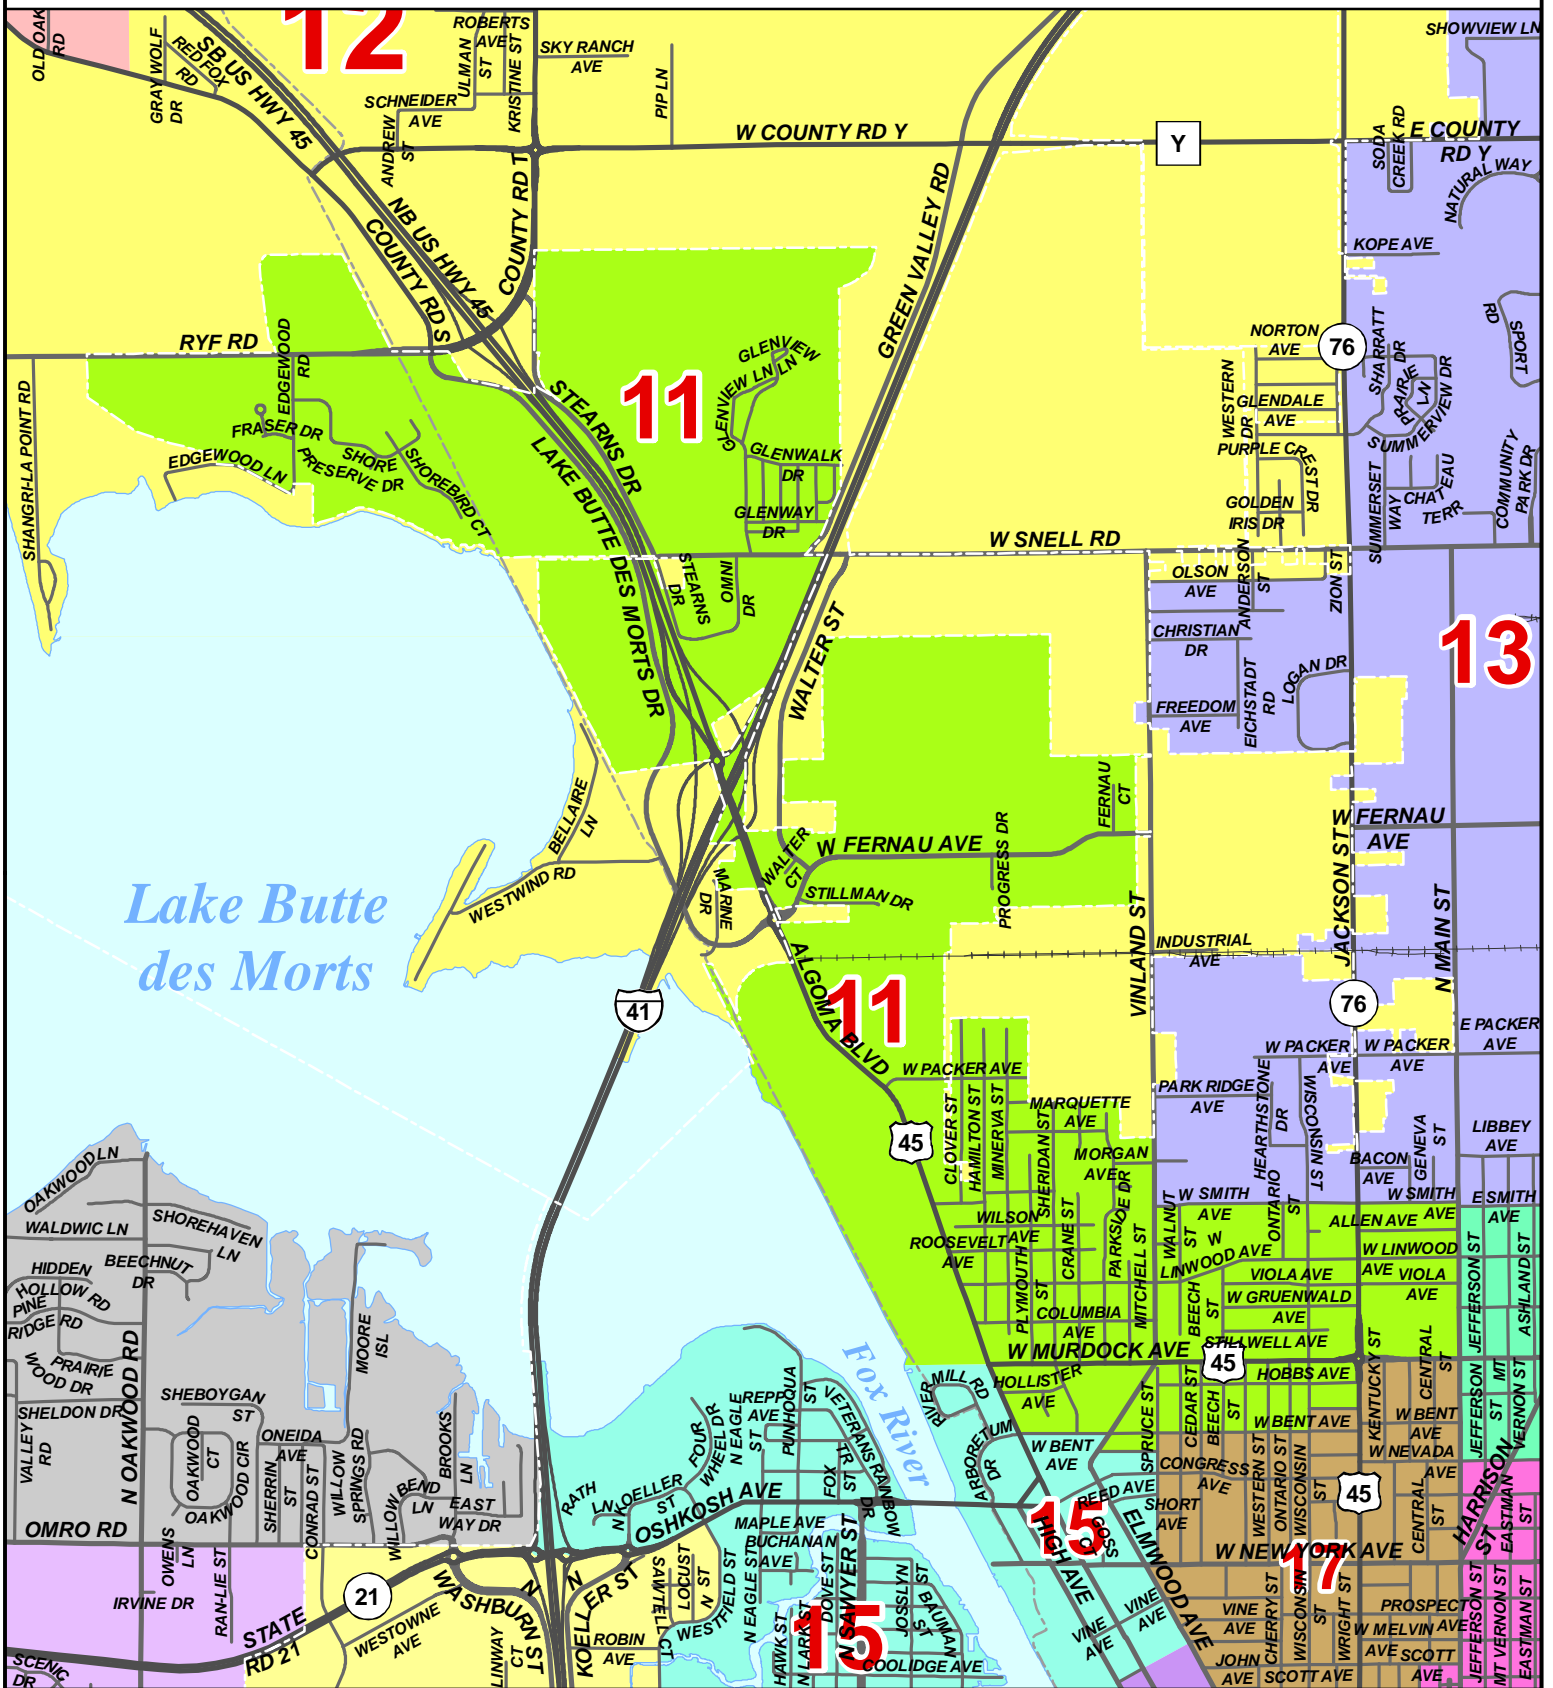

Winnebago County Supervisory District Plan

District 11

Final Plan adopted by Winnebago County Board Nov. 16, 2021

* Plan first applies to Spring 2022 election. *

Scale: 1 inch = 2,500 feet

W.I.N.G.S. Disclaimer