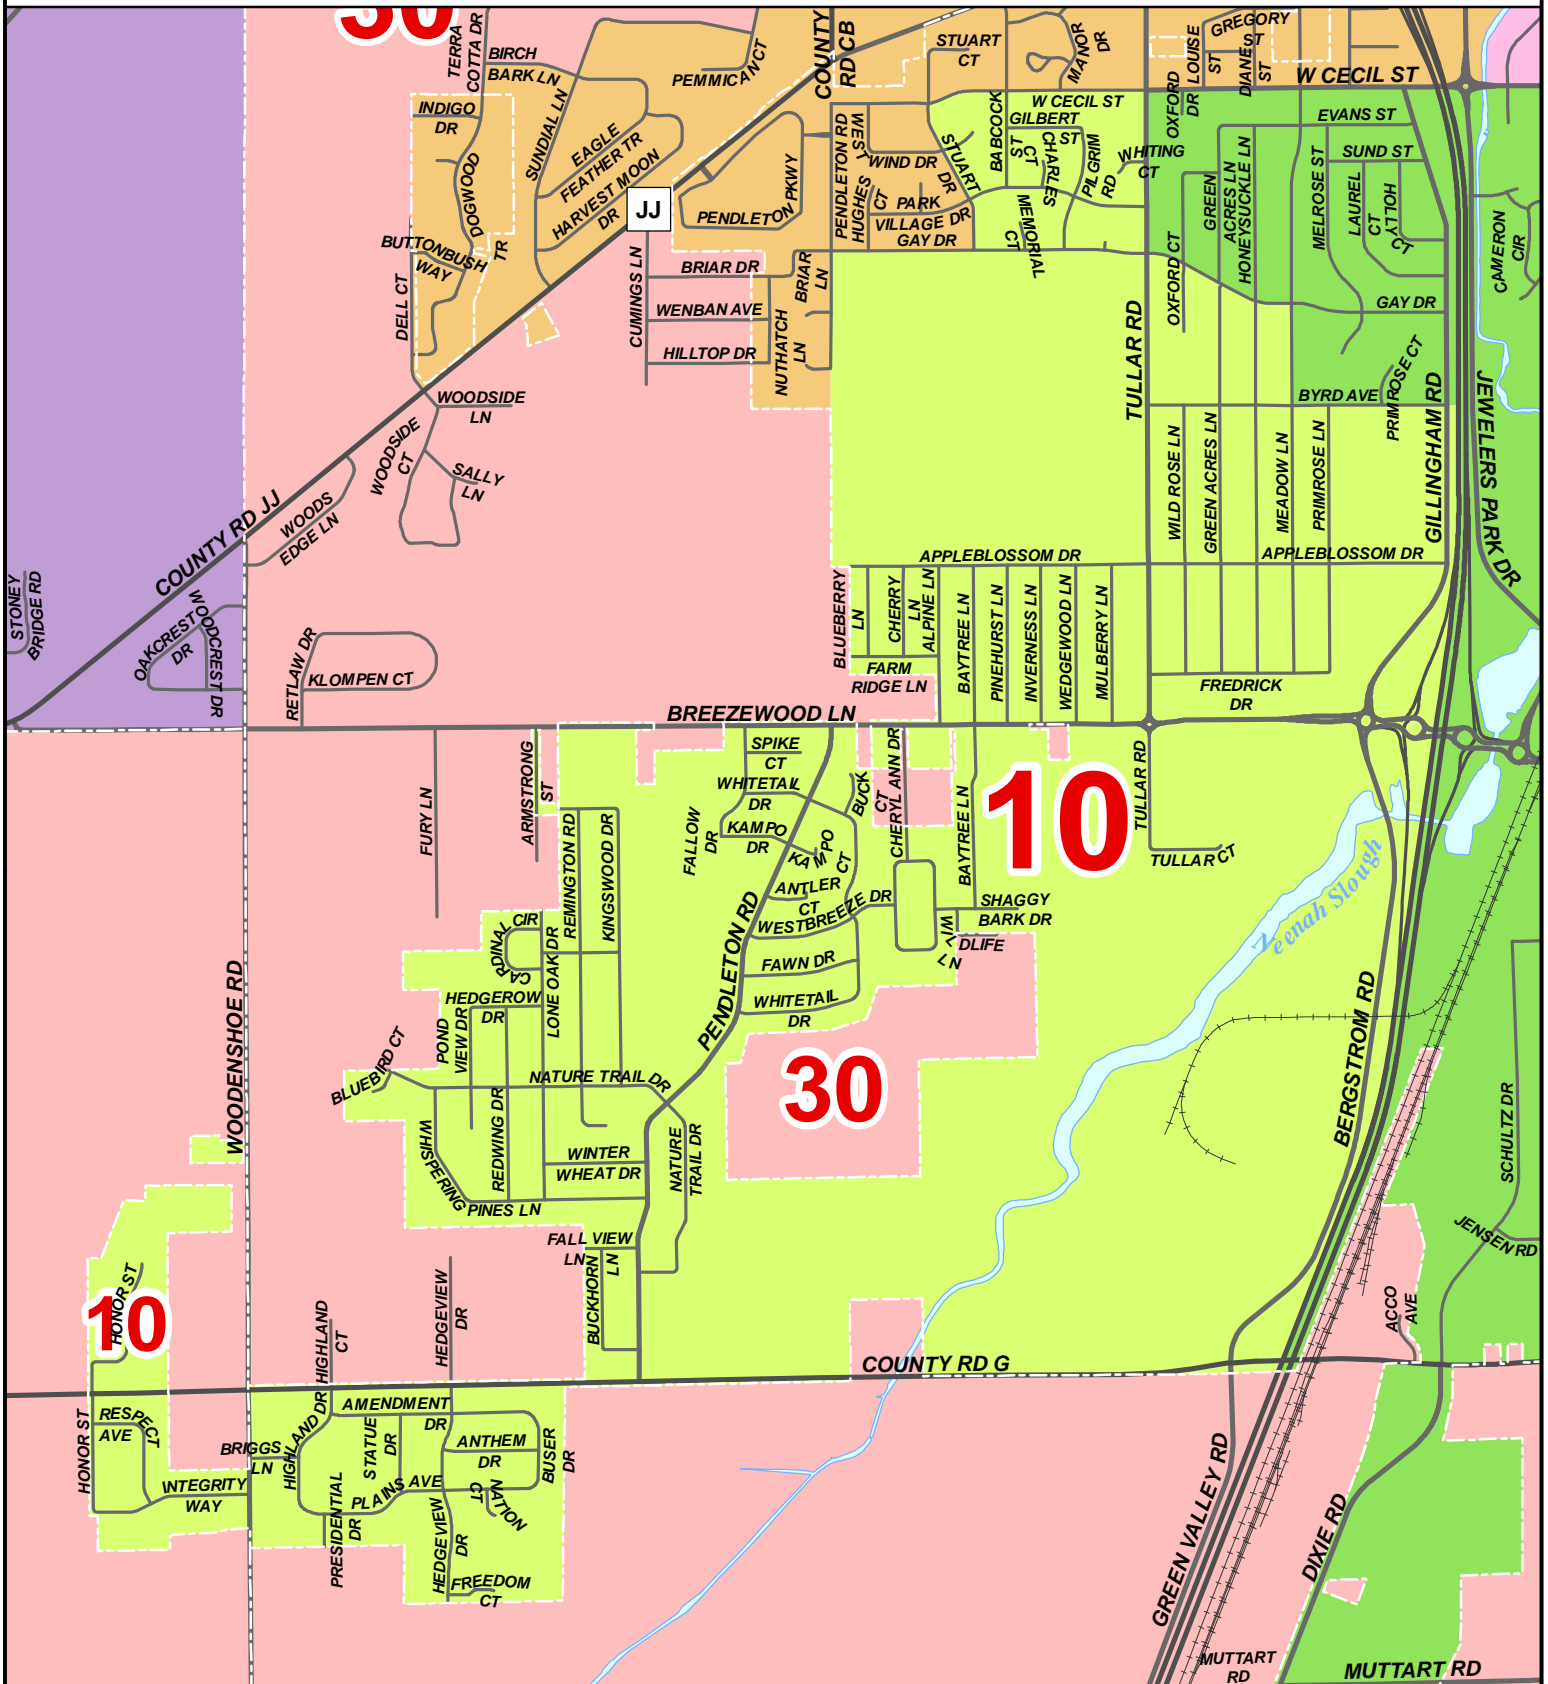

Winnebago County Supervisory District Plan

District 10

Final Plan adopted by Winnebago County Board Nov. 16, 2021

* Plan first applies to Spring 2022 election. *

Scale: 1 inch = 1,600 feet

W.I.N.G.S. Disclaimer