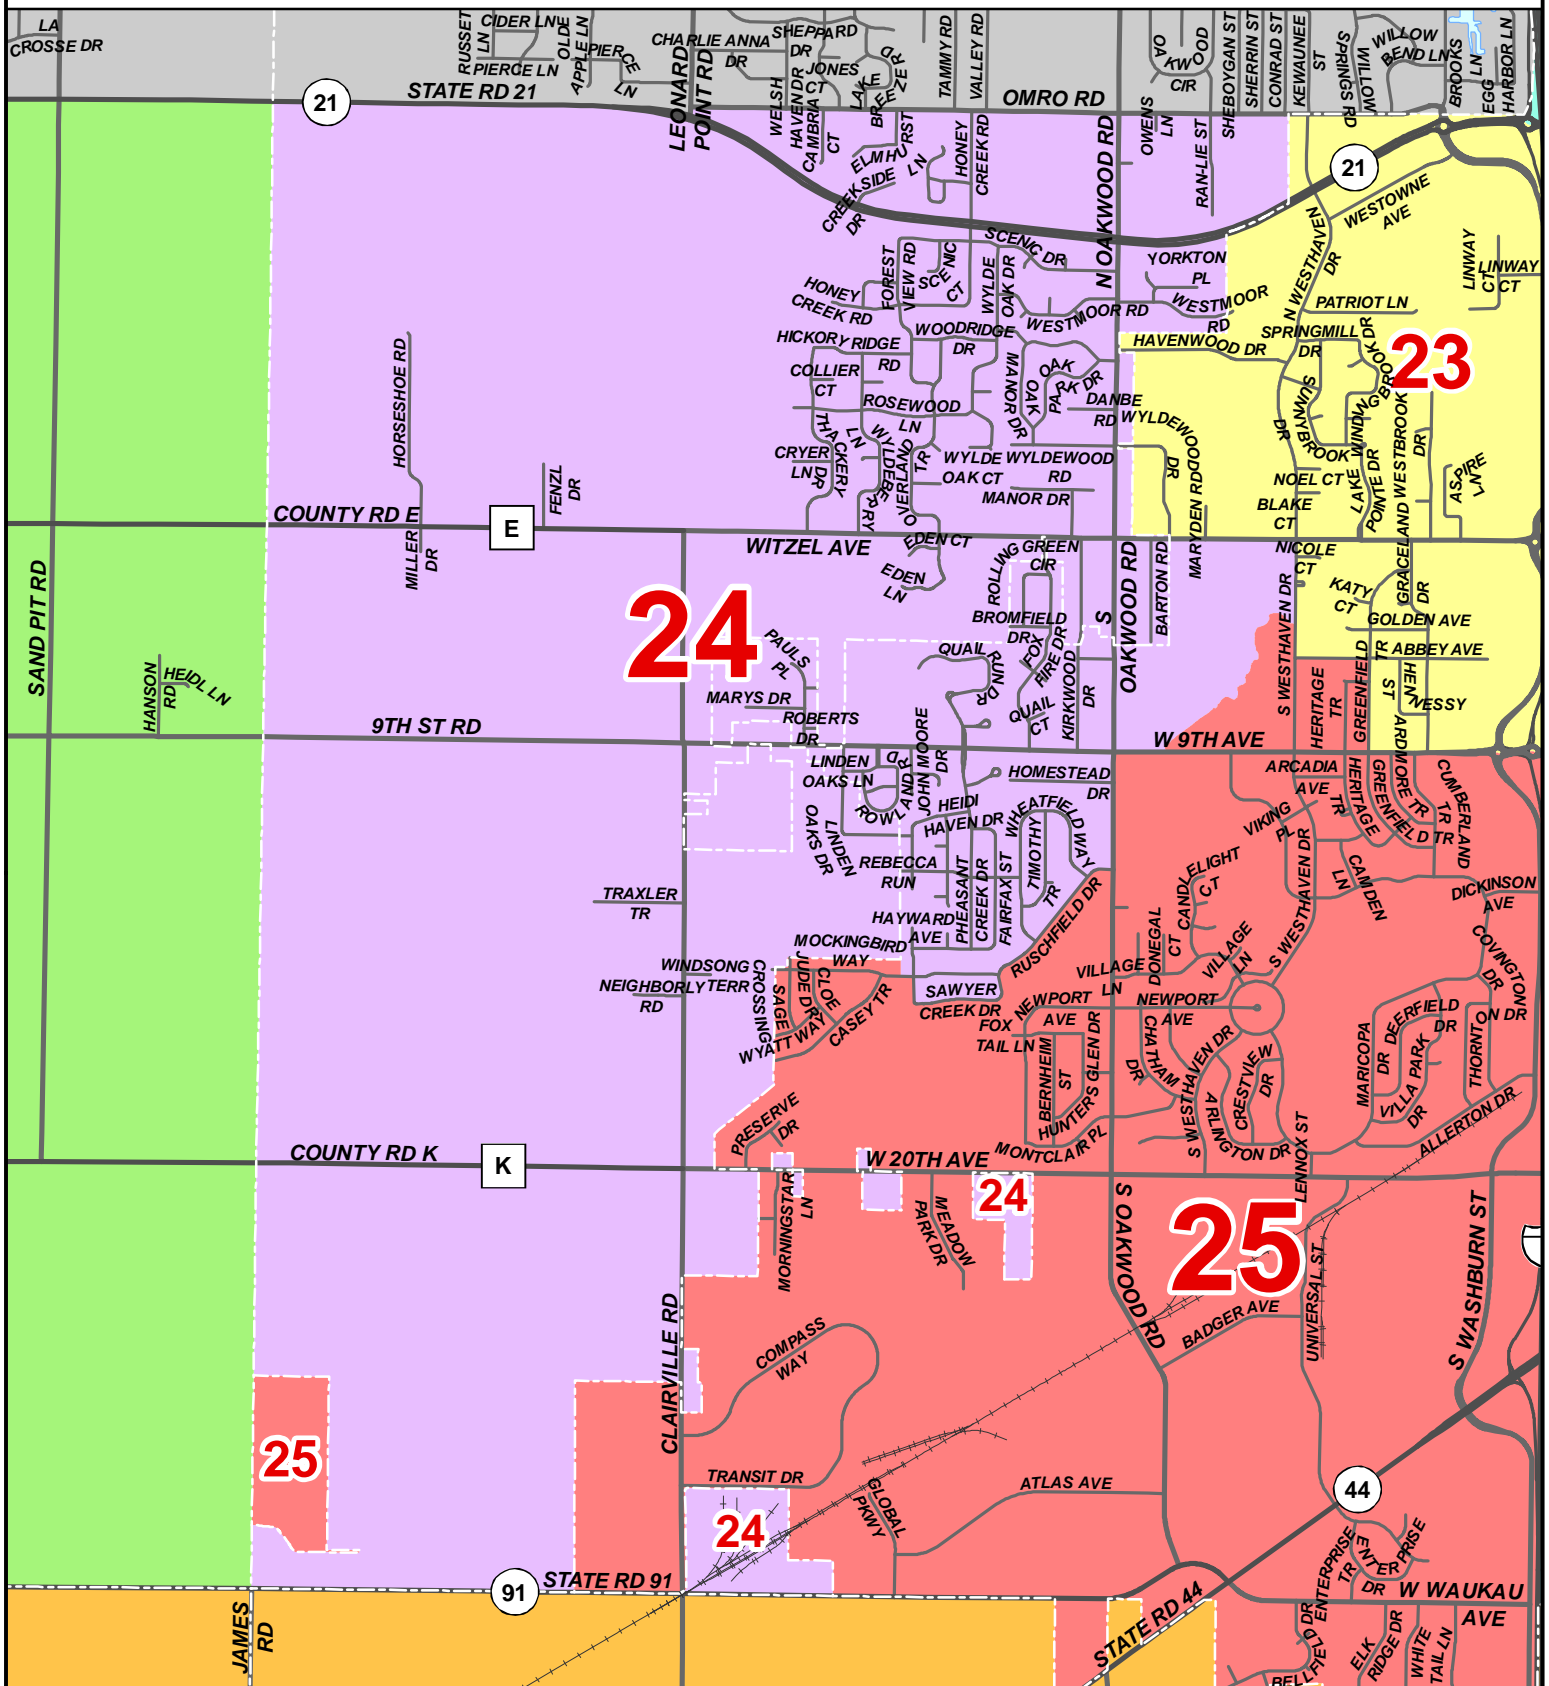

Winnebago County Supervisory District Plan

District 24

Final Plan adopted by Winnebago County Board Nov. 16, 2021

* Plan first applies to Spring 2022 election. *

Scale: 1 inch = 2,400 feet

W.I.N.G.S. Disclaimer
 This data was created for use by the Winnebago County Geographic Information System Project. Any other use/application of this information is the responsibility of the user and such use/application is at their own risk. Winnebago County disclaims all liability regarding fitness of the information for any use other than Winnebago County business.
 Data for this map copyrighted December 31, 2006