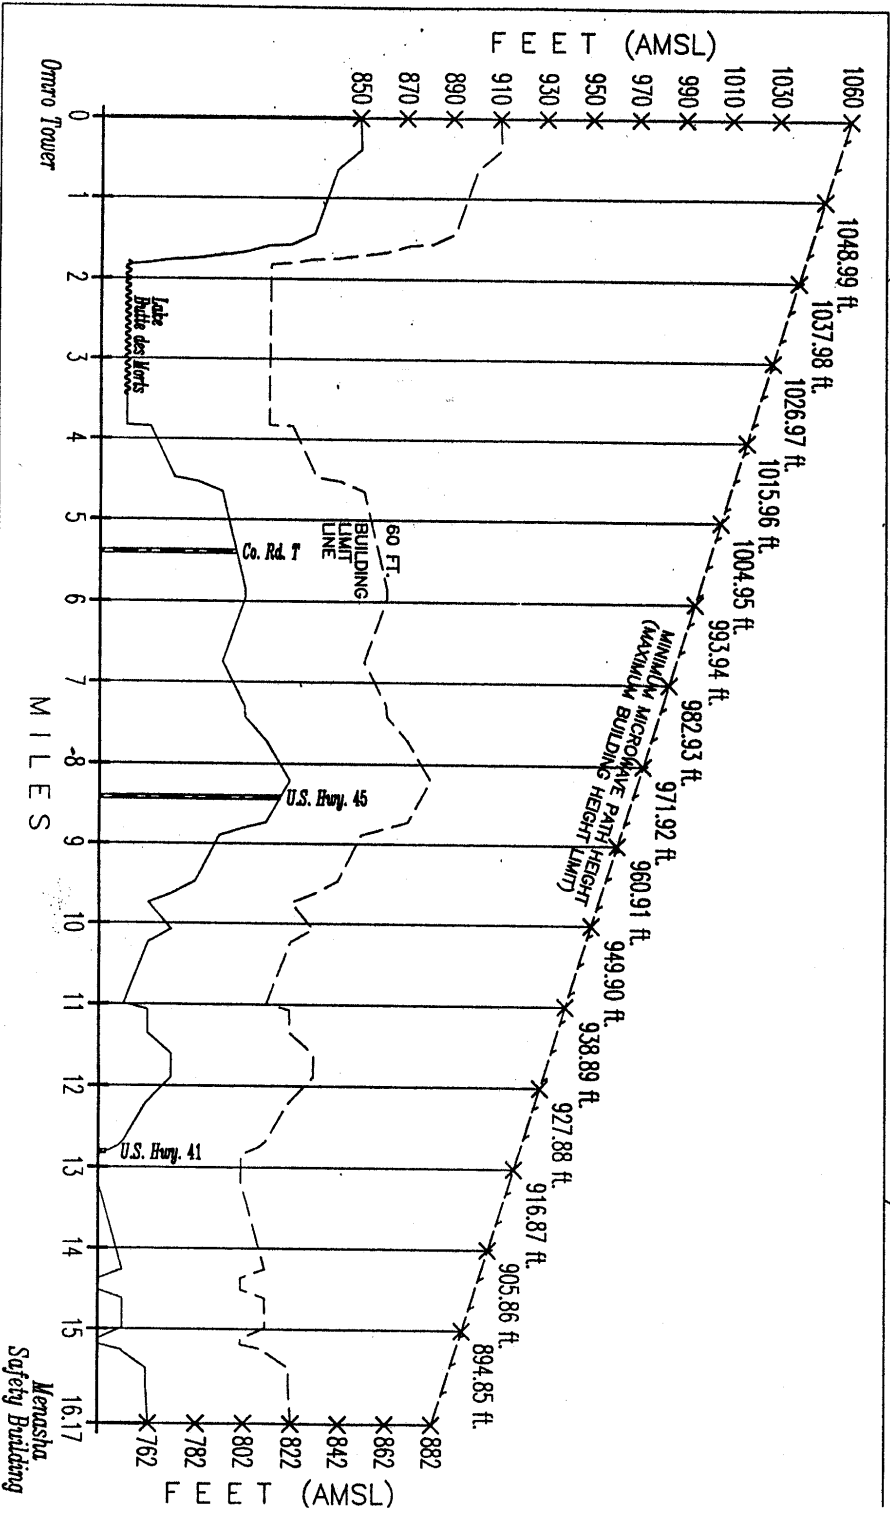

MICROWAVE RADIO PATH 3

PATH LENGTH: 16.17 MI.
 MICROWAVE RADIO PATH HEIGHT DECREASE: 11.01 FT./MI.

Digitized by Winnebago County G.I.S. Department