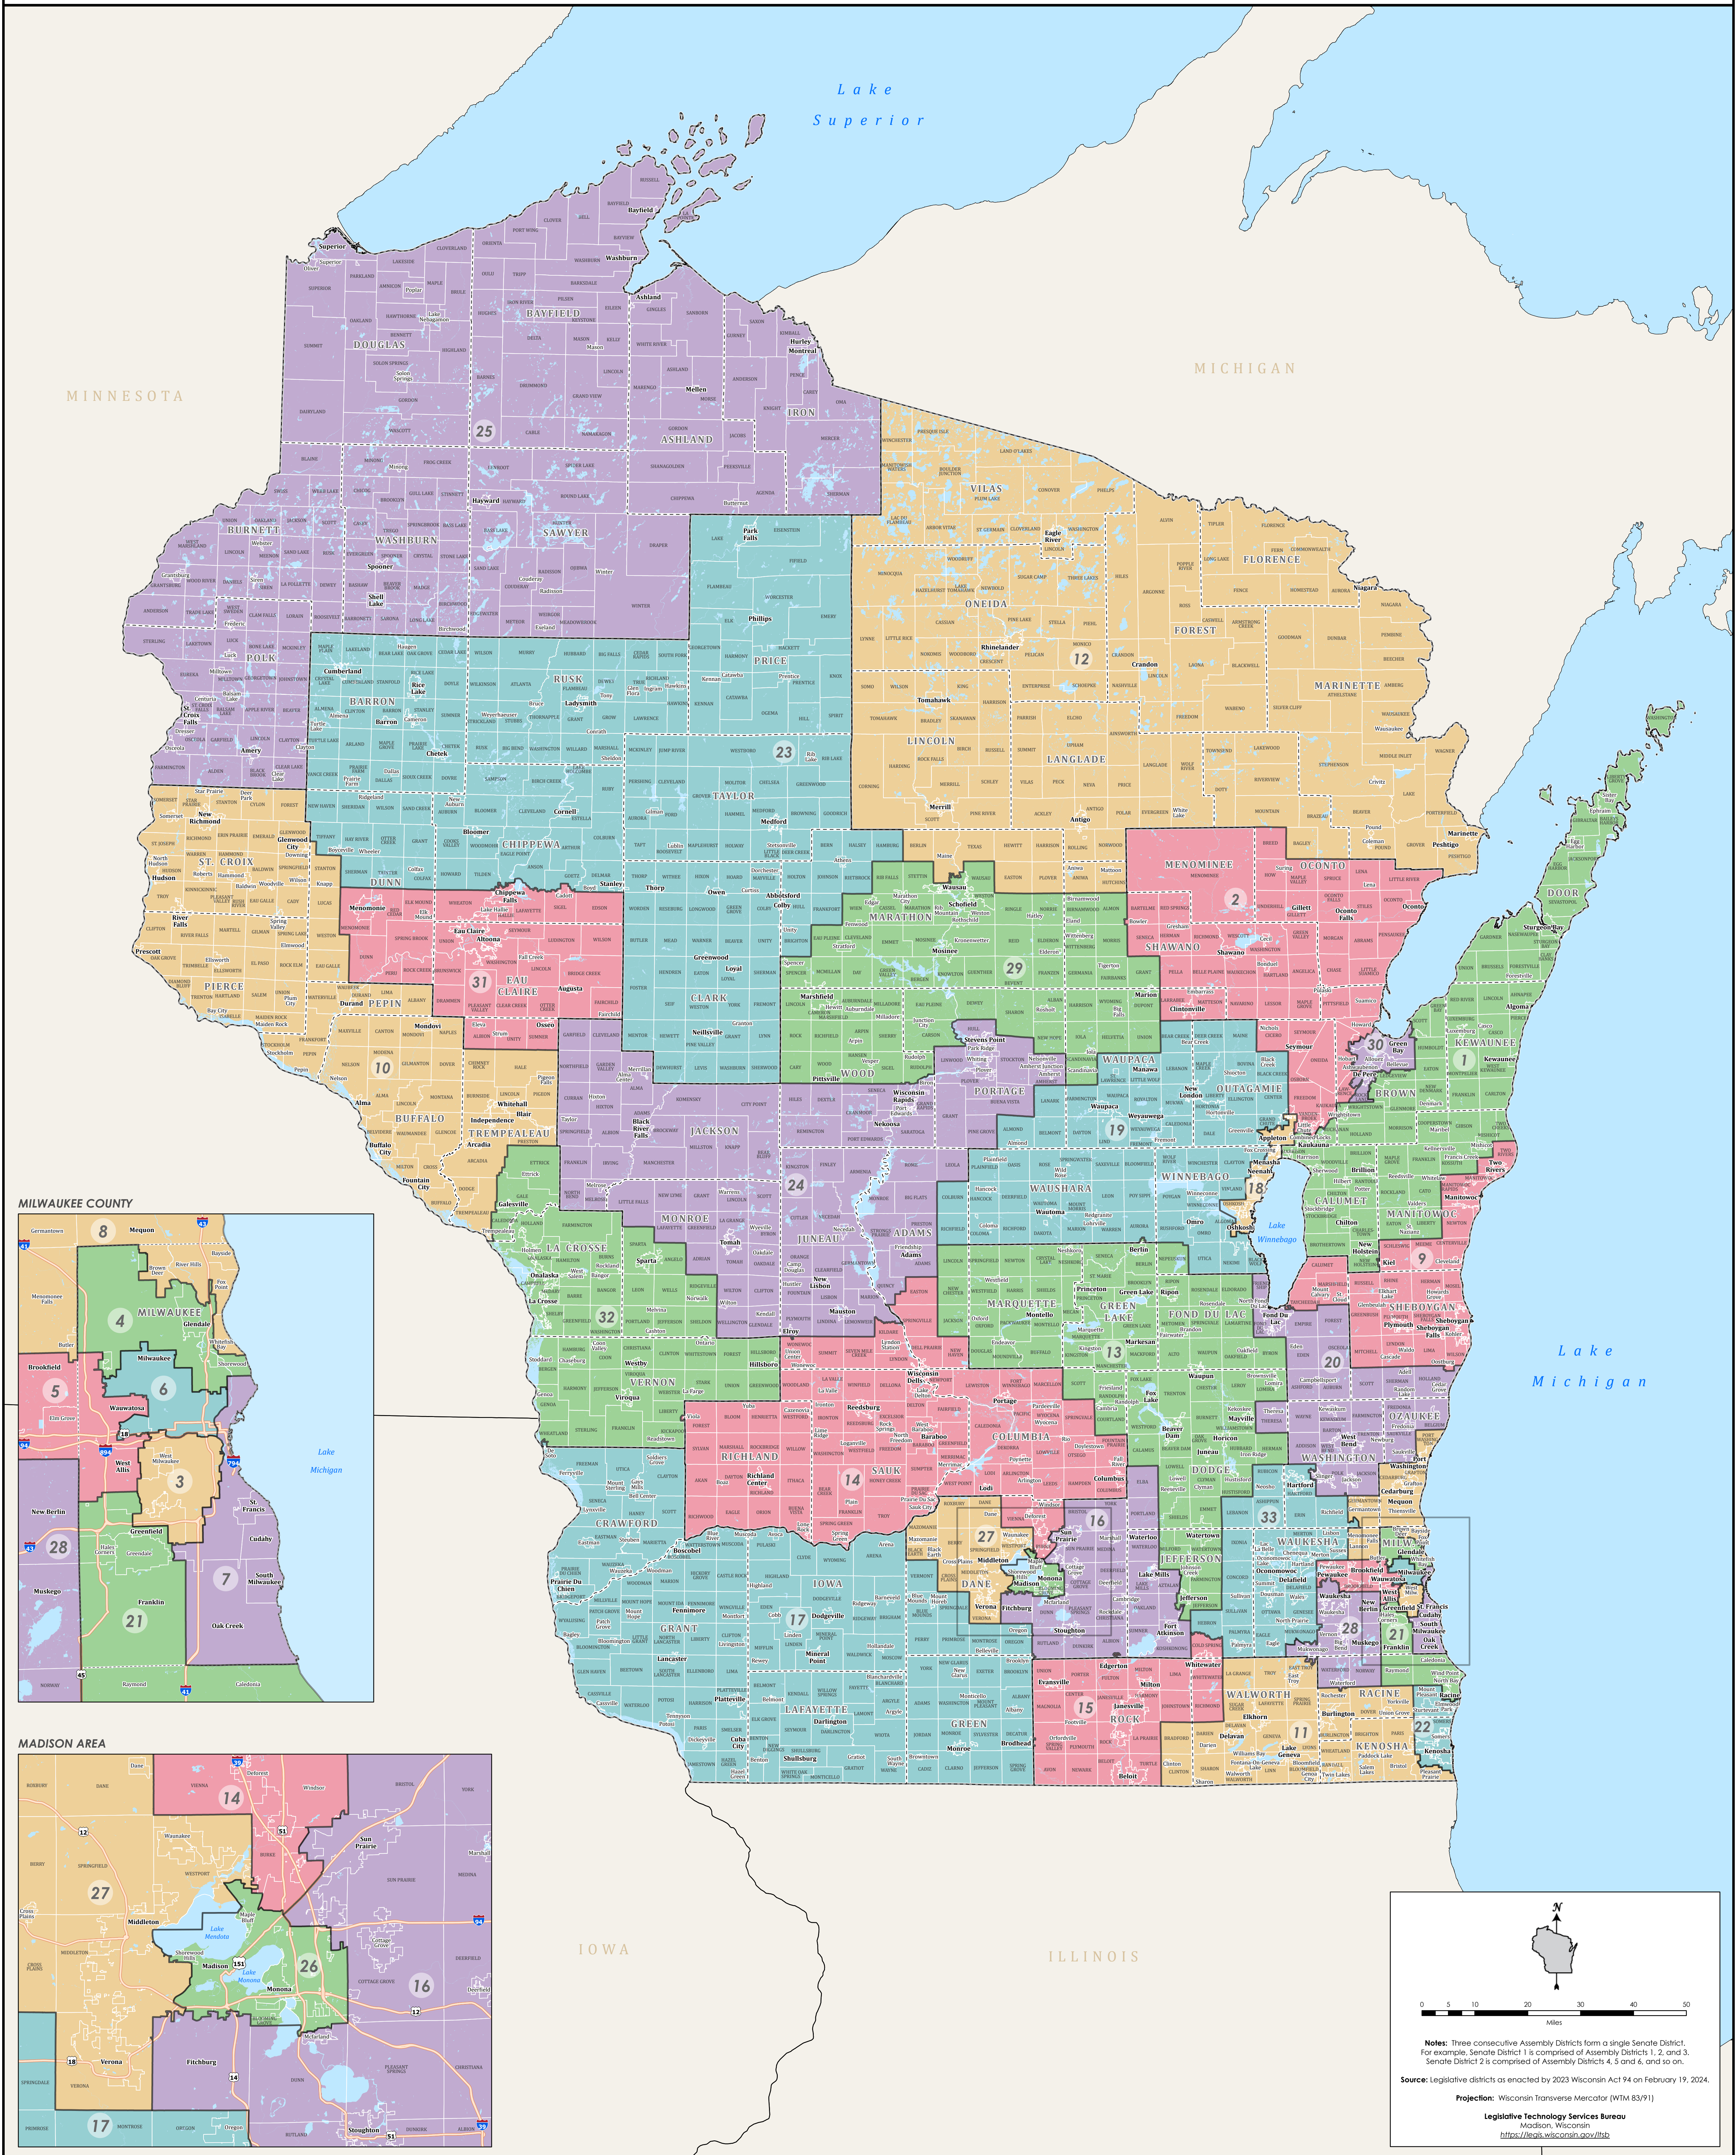

Senate Districts

STATE OF WISCONSIN

2023 Wisconsin Act 94